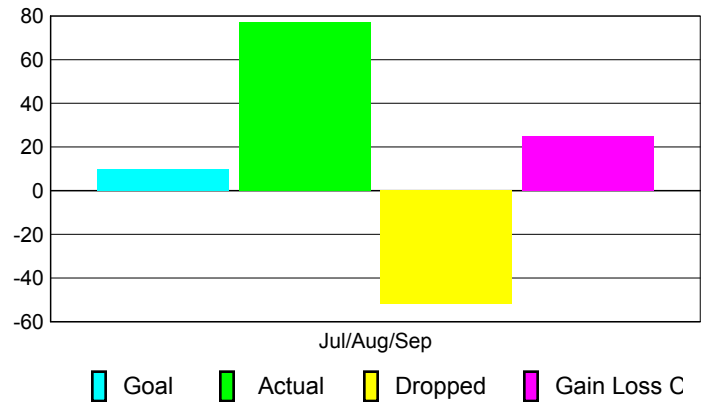

Membership Results 2010-2011

Goal, New, Dropped, Gain/Loss